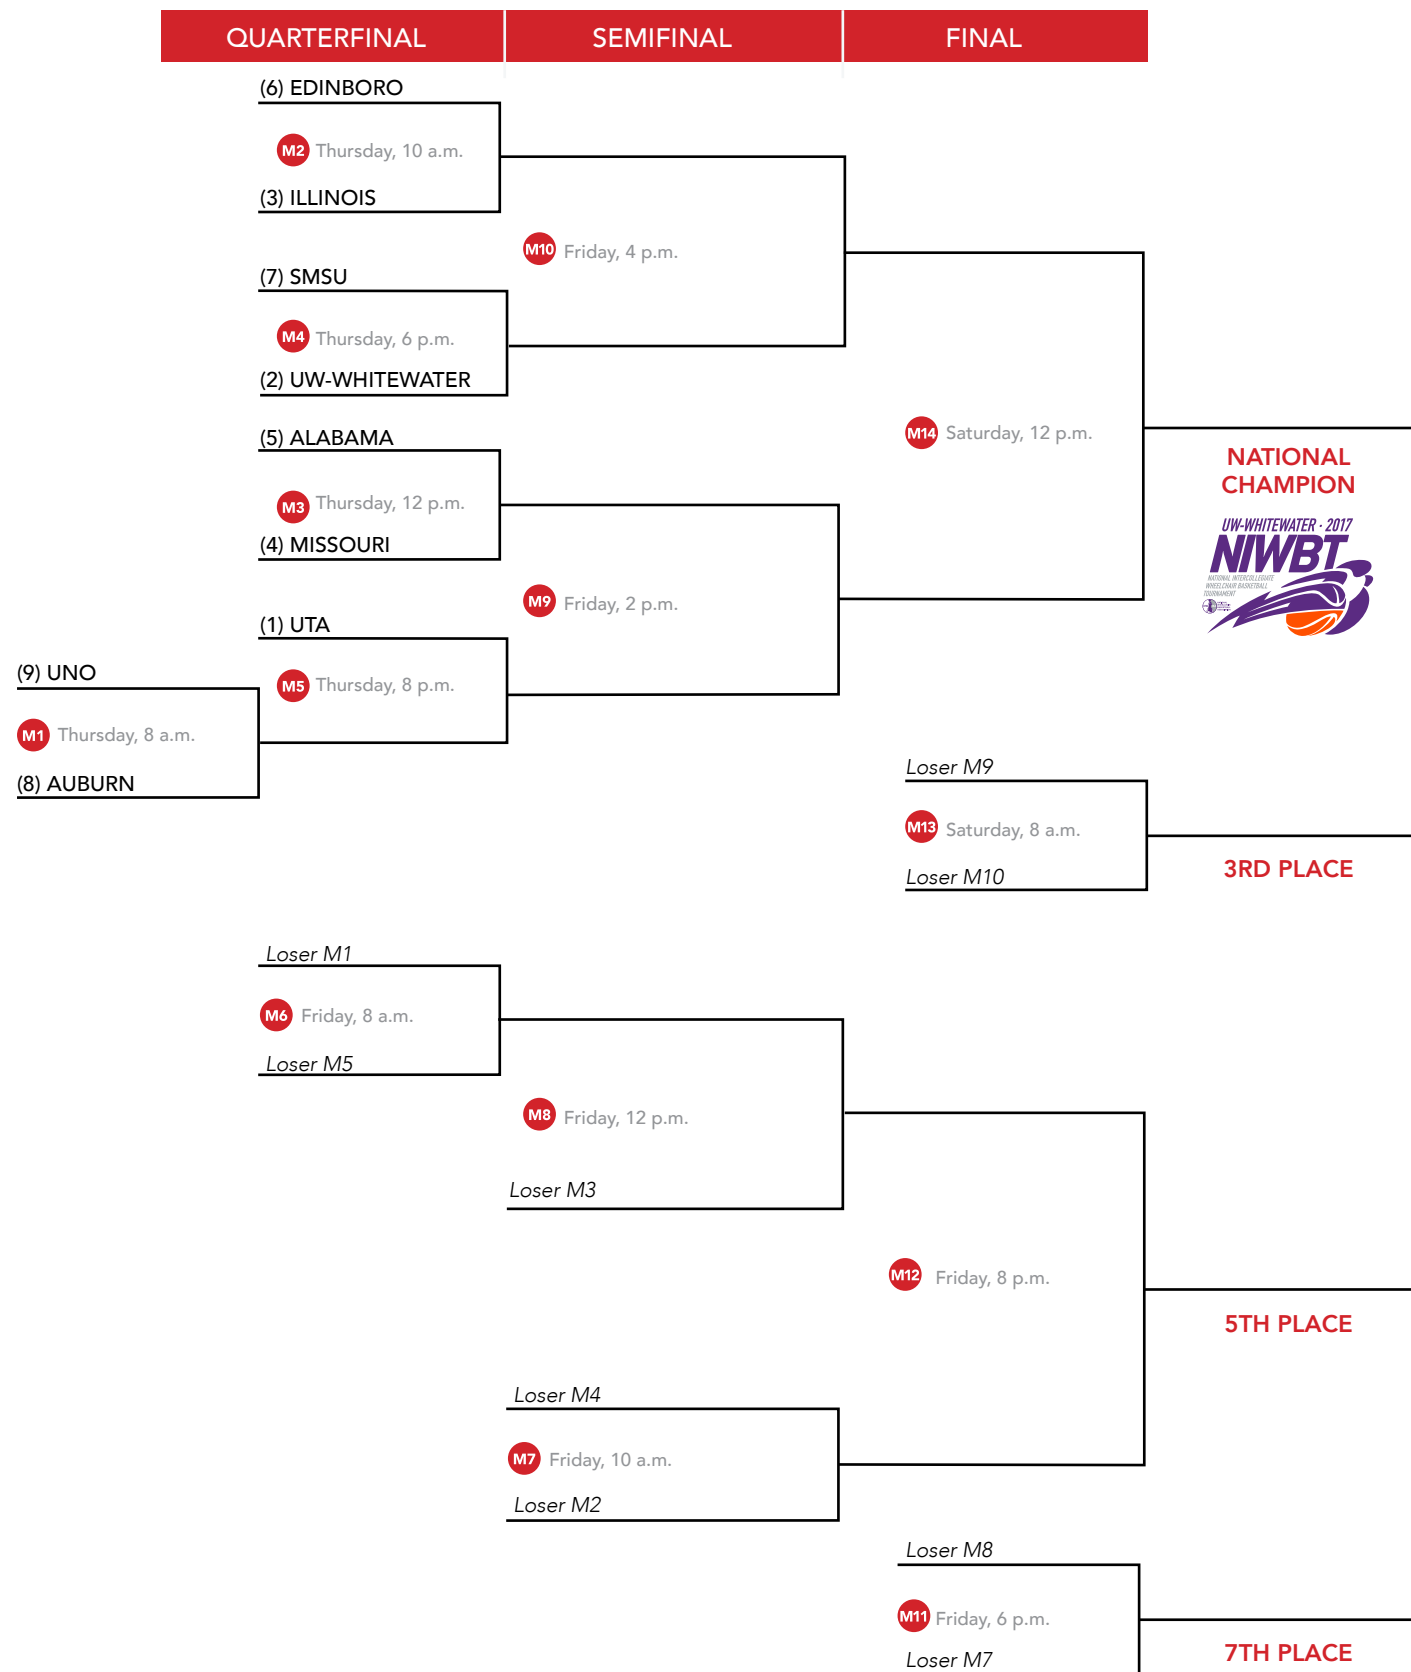

Men's Tournament Bracket March 9–11

Women's Tournament Bracket March 9 and 11

Tournament Seeds

MEN'S TOURNAMENT

1. University of Texas-Arlington
2. UW-Whitewater
3. University of Illinois
4. University of Missouri
5. University of Alabama
6. University of Edinboro
7. Southwest Minnesota State University
8. Auburn University
9. University of Nebraska-Omaha

WOMEN'S TOURNAMENT

1. University of Texas-Arlington
2. University of Alabama
3. UW-Whitewater
4. University of Illinois